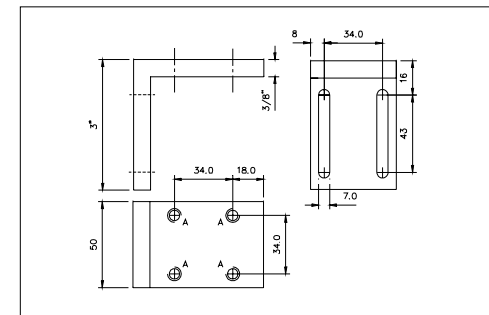

Part # 294-22500

Part # 294-22510

Part # 294-22450

Part # 294-22460

Part # 294-22530

NEWALL

Installation Drawings Universal Bracket Kit Part # UBK01

This kit mounts two Spherosyn / SHG Series Reader Heads.