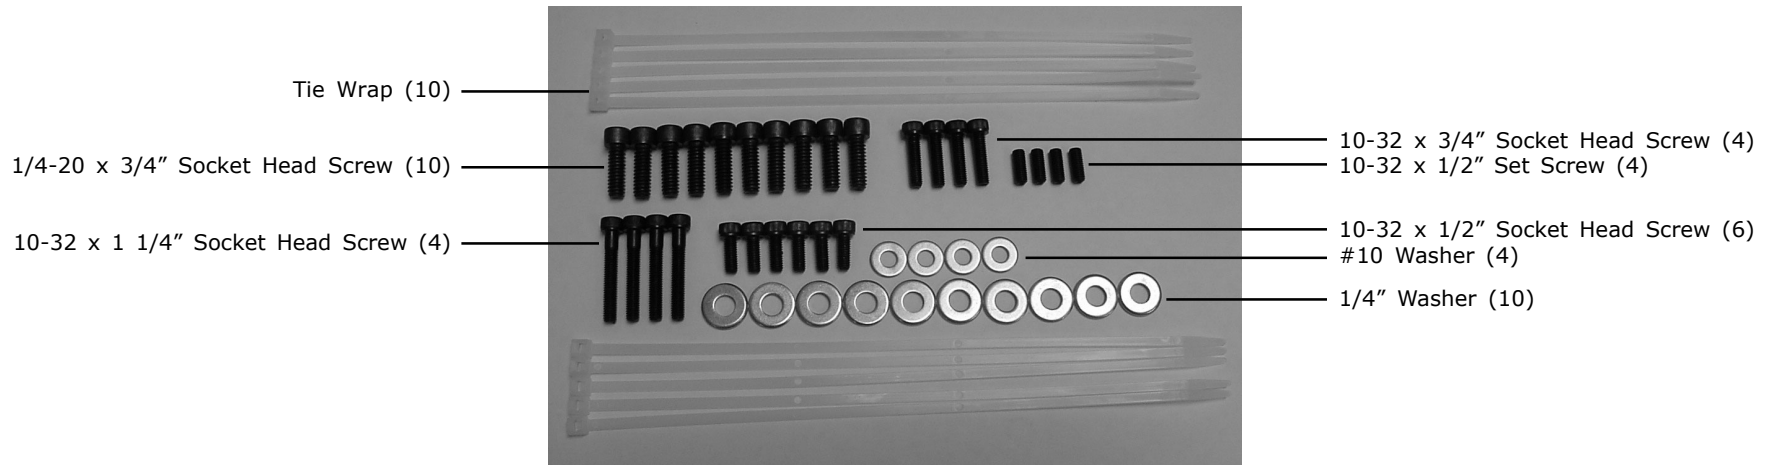

NEWALL

Kit Contents Universal Bracket Kit Part # UBK01

This kit mounts two Spherosyn / SHG Series Reader Heads.

294-22530
Angle - 3x3" (1)

294-22510
Flat Plate -
Double Slotted (1)

294-22450
Flat Plate (1)

294-22460
Flat Bar (1)

294-22500
Angle - 2x2" (1)

Some modification of bracketry may be necessary during installation.

NEWALL

Bracket Drawings Universal Bracket Kit Part # UBK01

This kit mounts two Spherosyn / SHG Series Reader Heads.