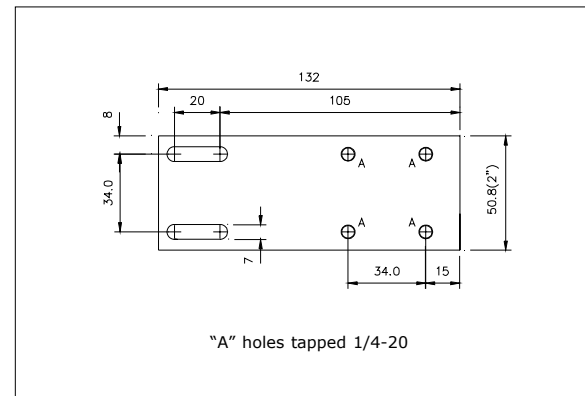

294-22460
Flat Bar (1)

294-22500
Angle - 2x2" (1)

Some modification of bracketry may be necessary during installation.

NEWALL

Bracket Drawings Universal Bracket Kit Part # UBK01

This kit mounts two Spherosyn / SHG Series Reader Heads.

Part # 294-22500

Part # 294-22510

Part # 294-22450

Part # 294-22460

Part # 294-22530

NEWALL

Installation Drawings Universal Bracket Kit Part # UBK01

This kit mounts two Spherosyn / SHG Series Reader Heads.