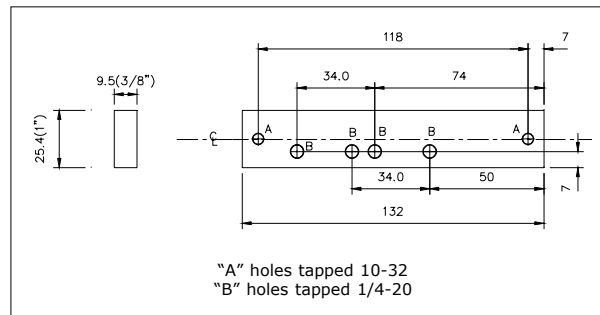

294-22460
Flat Bar (1)

294-22500
Angle - 2x2" (1)

Some modification of bracketry may be necessary during installation.

NEWALL

Bracket Drawings Universal Bracket Kit Part # UBK01

This kit mounts two Spherosyn / SHG Series Reader Heads.

Part # 294-22500

Part # 294-22510

Part # 294-22450

Part # 294-22460

Part # 294-22530

NEWALL

Installation Drawings Universal Bracket Kit Part # UBK01

This kit mounts two Spherosyn / SHG Series Reader Heads.