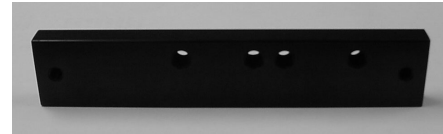

NEWALL

Kit Contents Universal Bracket Kit Part # UBK01

This kit mounts two Spherosyn / SHG Series Reader Heads.

294-22530
Angle - 3x3" (1)

294-22510
Flat Plate -
Double Slotted (1)

294-22450
Flat Plate (1)

294-22460
Flat Bar (1)

294-22500
Angle - 2x2" (1)

Some modification of bracketry may be necessary during installation.

NEWALL

Bracket Drawings Universal Bracket Kit Part # UBK01

This kit mounts two Spherosyn / SHG Series Reader Heads.

Part # 294-22500

Part # 294-22510

Part # 294-22450

Part # 294-22460

Part # 294-22530

NEWALL

Installation Drawings Universal Bracket Kit Part # UBK01

This kit mounts two Spherosyn / SHG Series Reader Heads.