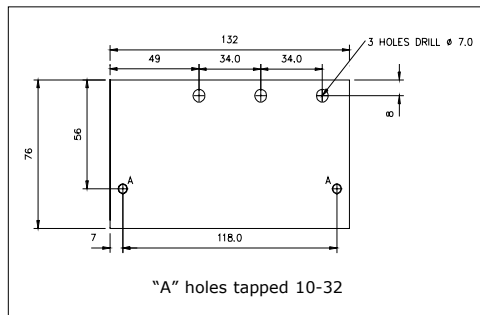

294-22460
Flat Bar (1)

294-22500
Angle - 2x2" (1)

Some modification of bracketry may be necessary during installation.

NEWALL

Bracket Drawings Universal Bracket Kit Part # UBK01

This kit mounts two Spherosyn / SHG Series Reader Heads.

Part # 294-22500

Part # 294-22510

Part # 294-22450

Part # 294-22460

Part # 294-22530

NEWALL

Installation Drawings Universal Bracket Kit Part # UBK01

This kit mounts two Spherosyn / SHG Series Reader Heads.