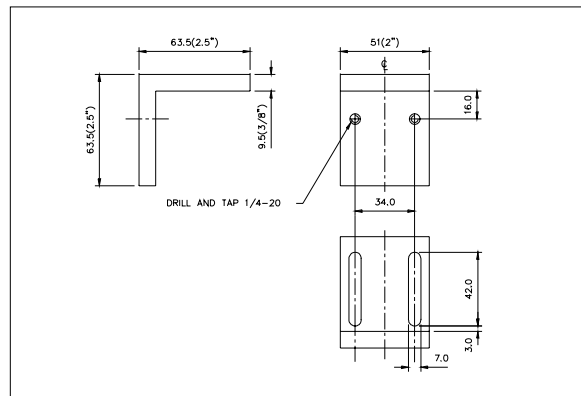

NEWALL

Kit Contents Universal Bracket Kit Part # UBK01

This kit mounts two Spherosyn / SHG Series Reader Heads.

294-22530
Angle - 3x3" (1)

294-22510
Flat Plate -
Double Slotted (1)

294-22450
Flat Plate (1)

294-22460
Flat Bar (1)

294-22500
Angle - 2x2" (1)

Some modification of bracketry may be necessary during installation.

NEWALL

Bracket Drawings Universal Bracket Kit Part # UBK01

This kit mounts two Spherosyn / SHG Series Reader Heads.

Part # 294-22500

Part # 294-22510

Part # 294-22450

Part # 294-22460

Part # 294-22530

NEWALL

Installation Drawings Universal Bracket Kit Part # UBK01

This kit mounts two Spherosyn / SHG Series Reader Heads.