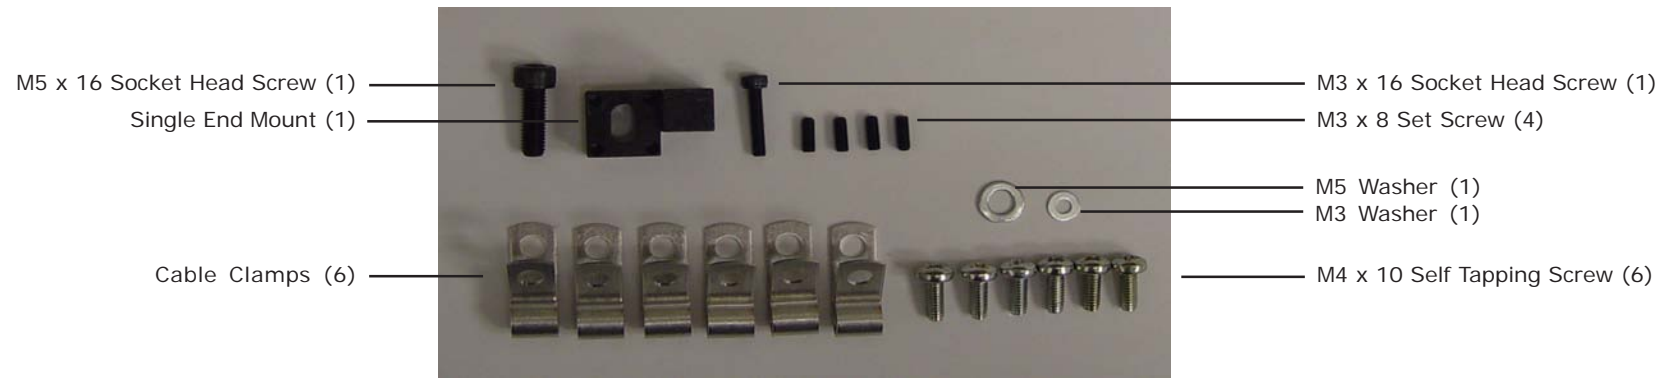

## Kit Contents Single End Mount Kit for Microsyn / MHG Series Scales Part # 600-65340

## Bracket Drawing Single End Mount Kit for Microsyn / MHG Series Scales Part # 600-65340